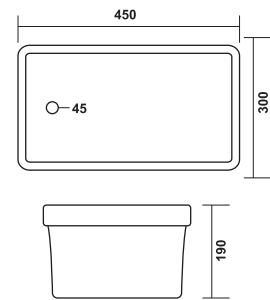

101
Size : 620 x 465 x 280mm

102
Size : 560 x 420 x 195mm

103
Size : 520 x 365 x 185mm

104

Size : 500 x 350 x 150mm

105

Size : 450 x 300 x 190mm

Division Plate D-01

Division Plate D-02

Division Plate D-03

Shelf-03
Size : 520 x 130 x 60mm

Hook-04

Paper Holder-05

Pipe Holder-06

Soap Dish-07

Soap Dish-08