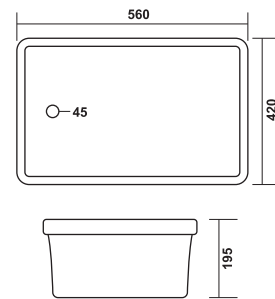

101
Size : 620 x 465 x 280mm

102
Size : 560 x 420 x 195mm

103
Size : 520 x 365 x 185mm

104

Size : 500 x 350 x 150mm

105

Size : 450 x 300 x 190mm

Division Plate D-01

Division Plate D-02

Division Plate D-03

Shelf-03
Size : 520 x 130 x 60mm

Hook-04

Paper Holder-05

Pipe Holder-06

Soap Dish-07

Soap Dish-08