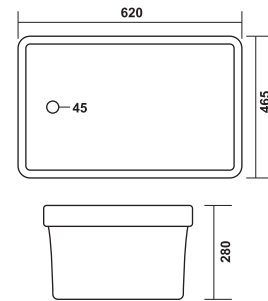

101
Size : 620 x 465 x 280mm

102
Size : 560 x 420 x 195mm

103
Size : 520 x 365 x 185mm

104

Size : 500 x 350 x 150mm

105

Size : 450 x 300 x 190mm

Division Plate D-01

Division Plate D-02

Division Plate D-03

Shelf-03
Size : 520 x 130 x 60mm

Hook-04

Paper Holder-05

Pipe Holder-06

Soap Dish-07

Soap Dish-08