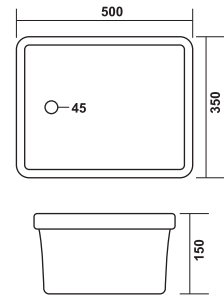

101
Size : 620 x 465 x 280mm

102
Size : 560 x 420 x 195mm

103
Size : 520 x 365 x 185mm

104

Size : 500 x 350 x 150mm

105

Size : 450 x 300 x 190mm

Division Plate D-01

Division Plate D-02

Division Plate D-03

Shelf-03
Size : 520 x 130 x 60mm

Hook-04

Paper Holder-05

Pipe Holder-06

Soap Dish-07

Soap Dish-08