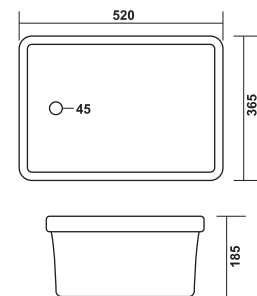

101
Size : 620 x 465 x 280mm

102
Size : 560 x 420 x 195mm

103
Size : 520 x 365 x 185mm

104

Size : 500 x 350 x 150mm

105

Size : 450 x 300 x 190mm

Division Plate D-01

Division Plate D-02

Division Plate D-03

Shelf-03
Size : 520 x 130 x 60mm

Hook-04

Paper Holder-05

Pipe Holder-06

Soap Dish-07

Soap Dish-08